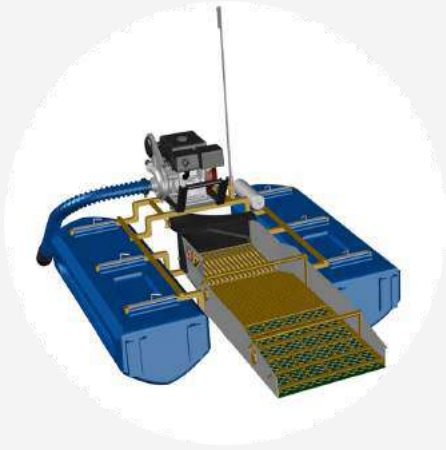

TAIPAN™

SURVEY GOLD DREDGE

Special: Including Galvanized Tsunami Suction & Blaster Nozzle

PROFILE

Versatile 4 Inch Gold Dredge with Full Sluice Segmentation. For remote surveys and private small scale ops for Gold. Ideal for Beginners. Start Dredging.

SPECIFICATIONS

- | | |
|------------------|---|
| Motor | • Single Engine 9 HP. Special Modification. |
| Pumps | • 2/3 inch Venturi System Blower Jet. Special Modification. |
| Hose | • 4 inch x 5 m |
| Pontoon | • High Density Polyethylene - Rugged. Full Set. |
| Regulator | • Amscud |
| Suit | • Yes. Amscud / Cressi Diving Suit. 1 unit. |
| Mask | • Yes. 1 unit. |

SLUICE SEGMENTATION

- YES** **Duly Segmented Sluice including ...**
- SFS Sub Flow Gold Trap
 - Stream Equalizer
 - Hungarian Riffles
 - EXP Plate
 - Grizzly Bars
 - Miners Moss / Mats
 - Quick Clean Clamps
 - 140 x 38 x 20 cm Sluice Segment