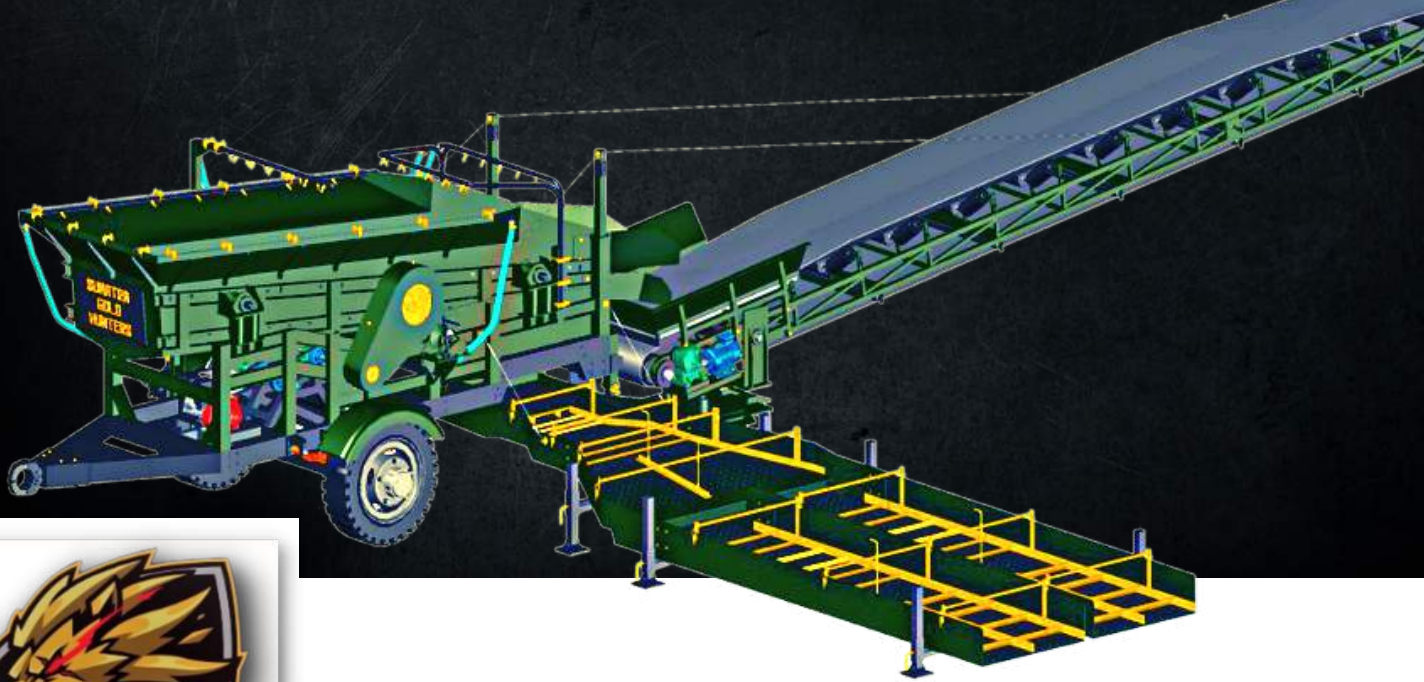

- emas halus
- emas sedang
- emas kasar

- Industrial Scale
- Test Pitting
- Exploration
- Production

~100 ton / hour*
average value: final capacity
depends on material types.

SPECIFICATION

- Large Shaker Screen (Max Feed ø 34 cm Rocks)
- Segmented Final Twin Sluice
- 2 x 16 HP Engine (Gasoline)
- 2 x 22 HP Engine (Gasoline)
- 2 x Hydraulic Gearbox (4 ton load)
- 52 Water Jet Outlets (High Power)
- 3 Types of Unbalanced Flywheels
- 10" Water Container with 8 Valves
- 2 x 5.0" out and 6.0" Intake Centrifugal Pump
- Suction Feed (via Suction Nozzle)
- Excavator Feed (via Hopper)
- Conveyor Feed (via Conveyor)
- Conveyor Line (8 m)
- Tsunami Blaster Nozzle Feature
- Multiple Jet Spray and Water Intake
- 28 m Spiral Hose (5")
- 35 m Pressure Hose, (2")
- Hose clamps, bolts and nuts.
- Drag and Drop Set Up.

SLUICE SYSTEM

Shaker & Classification 520 x 158 x 82 cm (adjustable)
Sluice 1: 640 x 80 x 22 cm
Sluice 2: 680 x 80 x 22 cm

- *Subflow Nugget Trap*
- *Stream Equalizer*
- *Segmented Final Twin Sluice*
- *Diversified Sluice Matting*

- *Quick Handle Set Up*
- *Multi Classifiers: 6 + 10 mm*
- *3 x EXP Segment*
- *5 x Hungarian Riffles Types*
- *MLGM Gold Mat*