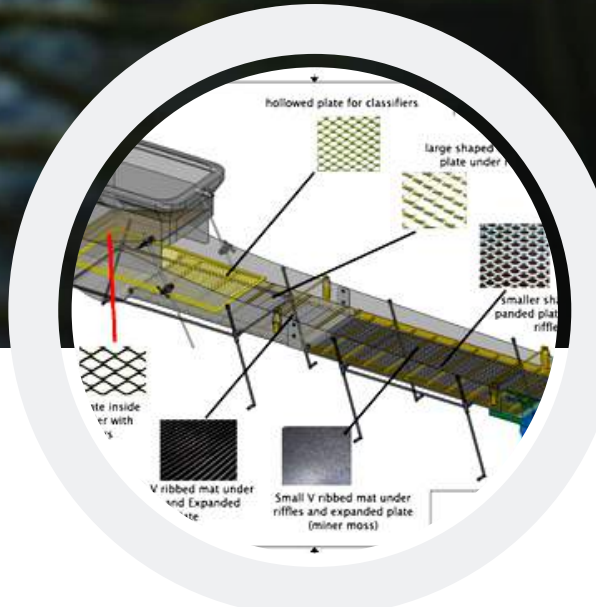

PROFESSIONAL COMBO HIGHBANKERS

FROM MINERS FOR MINERS
WWW.TAMBANG.ID

2022