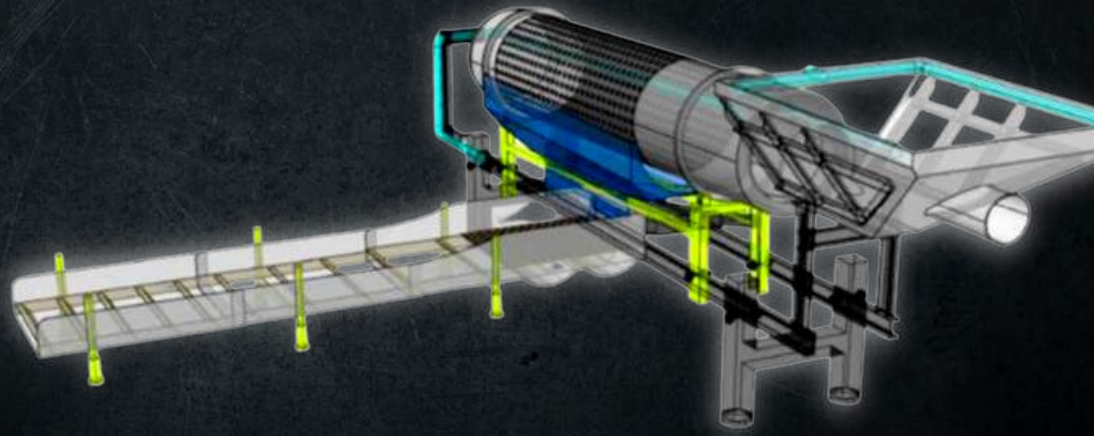

The Mauler

Guerilla Mining Trommel Washer

SPECIFICATION

- 9 HP Focus Engine (Gasoline)
- 13 HP Focus Engine (Gasoline)
- Hydraulic WP60 Gear Box
- 3.0" out and 4.0" Intake Centrifugal Pump
- Suction Feed (Suction Nozzle)
- Manual Feed (Hopper)
- Tsunami Blaster Nozzle Feature
- Adjustable Hopper Feeder
- Scrapper Blade and Scrubber Segment
- Multiple Jet Spray and Water Intake
- 12 m Spiral Hose (4")
- 22 m Pressure Hose, (1.5")
- Hose clamps, bolts and nuts.
- Massive Capacity Set Up
- 3 Operator Cukup.

- emas halus
- emas sedang
- emas kasar

seperti 40 - 75 orang pendulang

Untuk tanah termasuk tanah liat yang mengandung emas.

SLUICE SYSTEM

Sluice: 180 x 50 x 22 cm
Trommel Diameter: 35 cm

- *Subflow Nugget Trap*
- *Stream Equalizer*
- *Diversified Sluice Matting*
- *MLGM Gold Mat*
- *Quick Handle Set Up*
- *Multi Classifiers: 6 + 10 mm*
- *3 x EXP Segment*
- *3 x Hungarian Riffles*

Google Rating
4.9 ★★★★★

From Miners For Miners