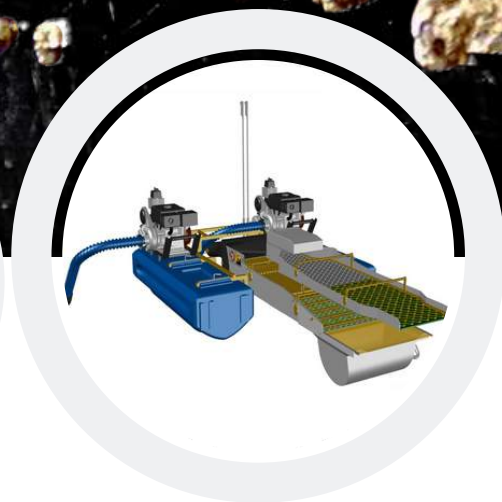

PROFESSIONAL GOLD DREDGES 2022

FROM MINERS FOR MINERS
WWW.TAMBANG.ID