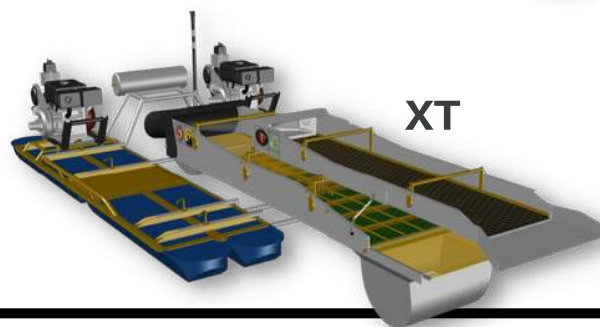

- emas sangat halus
- emas halus
- emas sedang
- emas kasar

seperti 65 - 75 orang pendulang

SLUICE SYSTEM

Primary Sluice:
200 x 80 x 18 cm

Secondary Sluice:
Yes

- Xstream XT Set Up
- Subflow Nugget Trap
- Stream Equalizer
- Slick Plates
- Diversified Sluice Matting
- Concentrator Feeder Box
- Quick Handle Bars
- Catch Bucket
- Auto Reprocessing
- Concentrating Sluice
- Multi (3) EXP Segment
- 3 x Hungarian Riffles